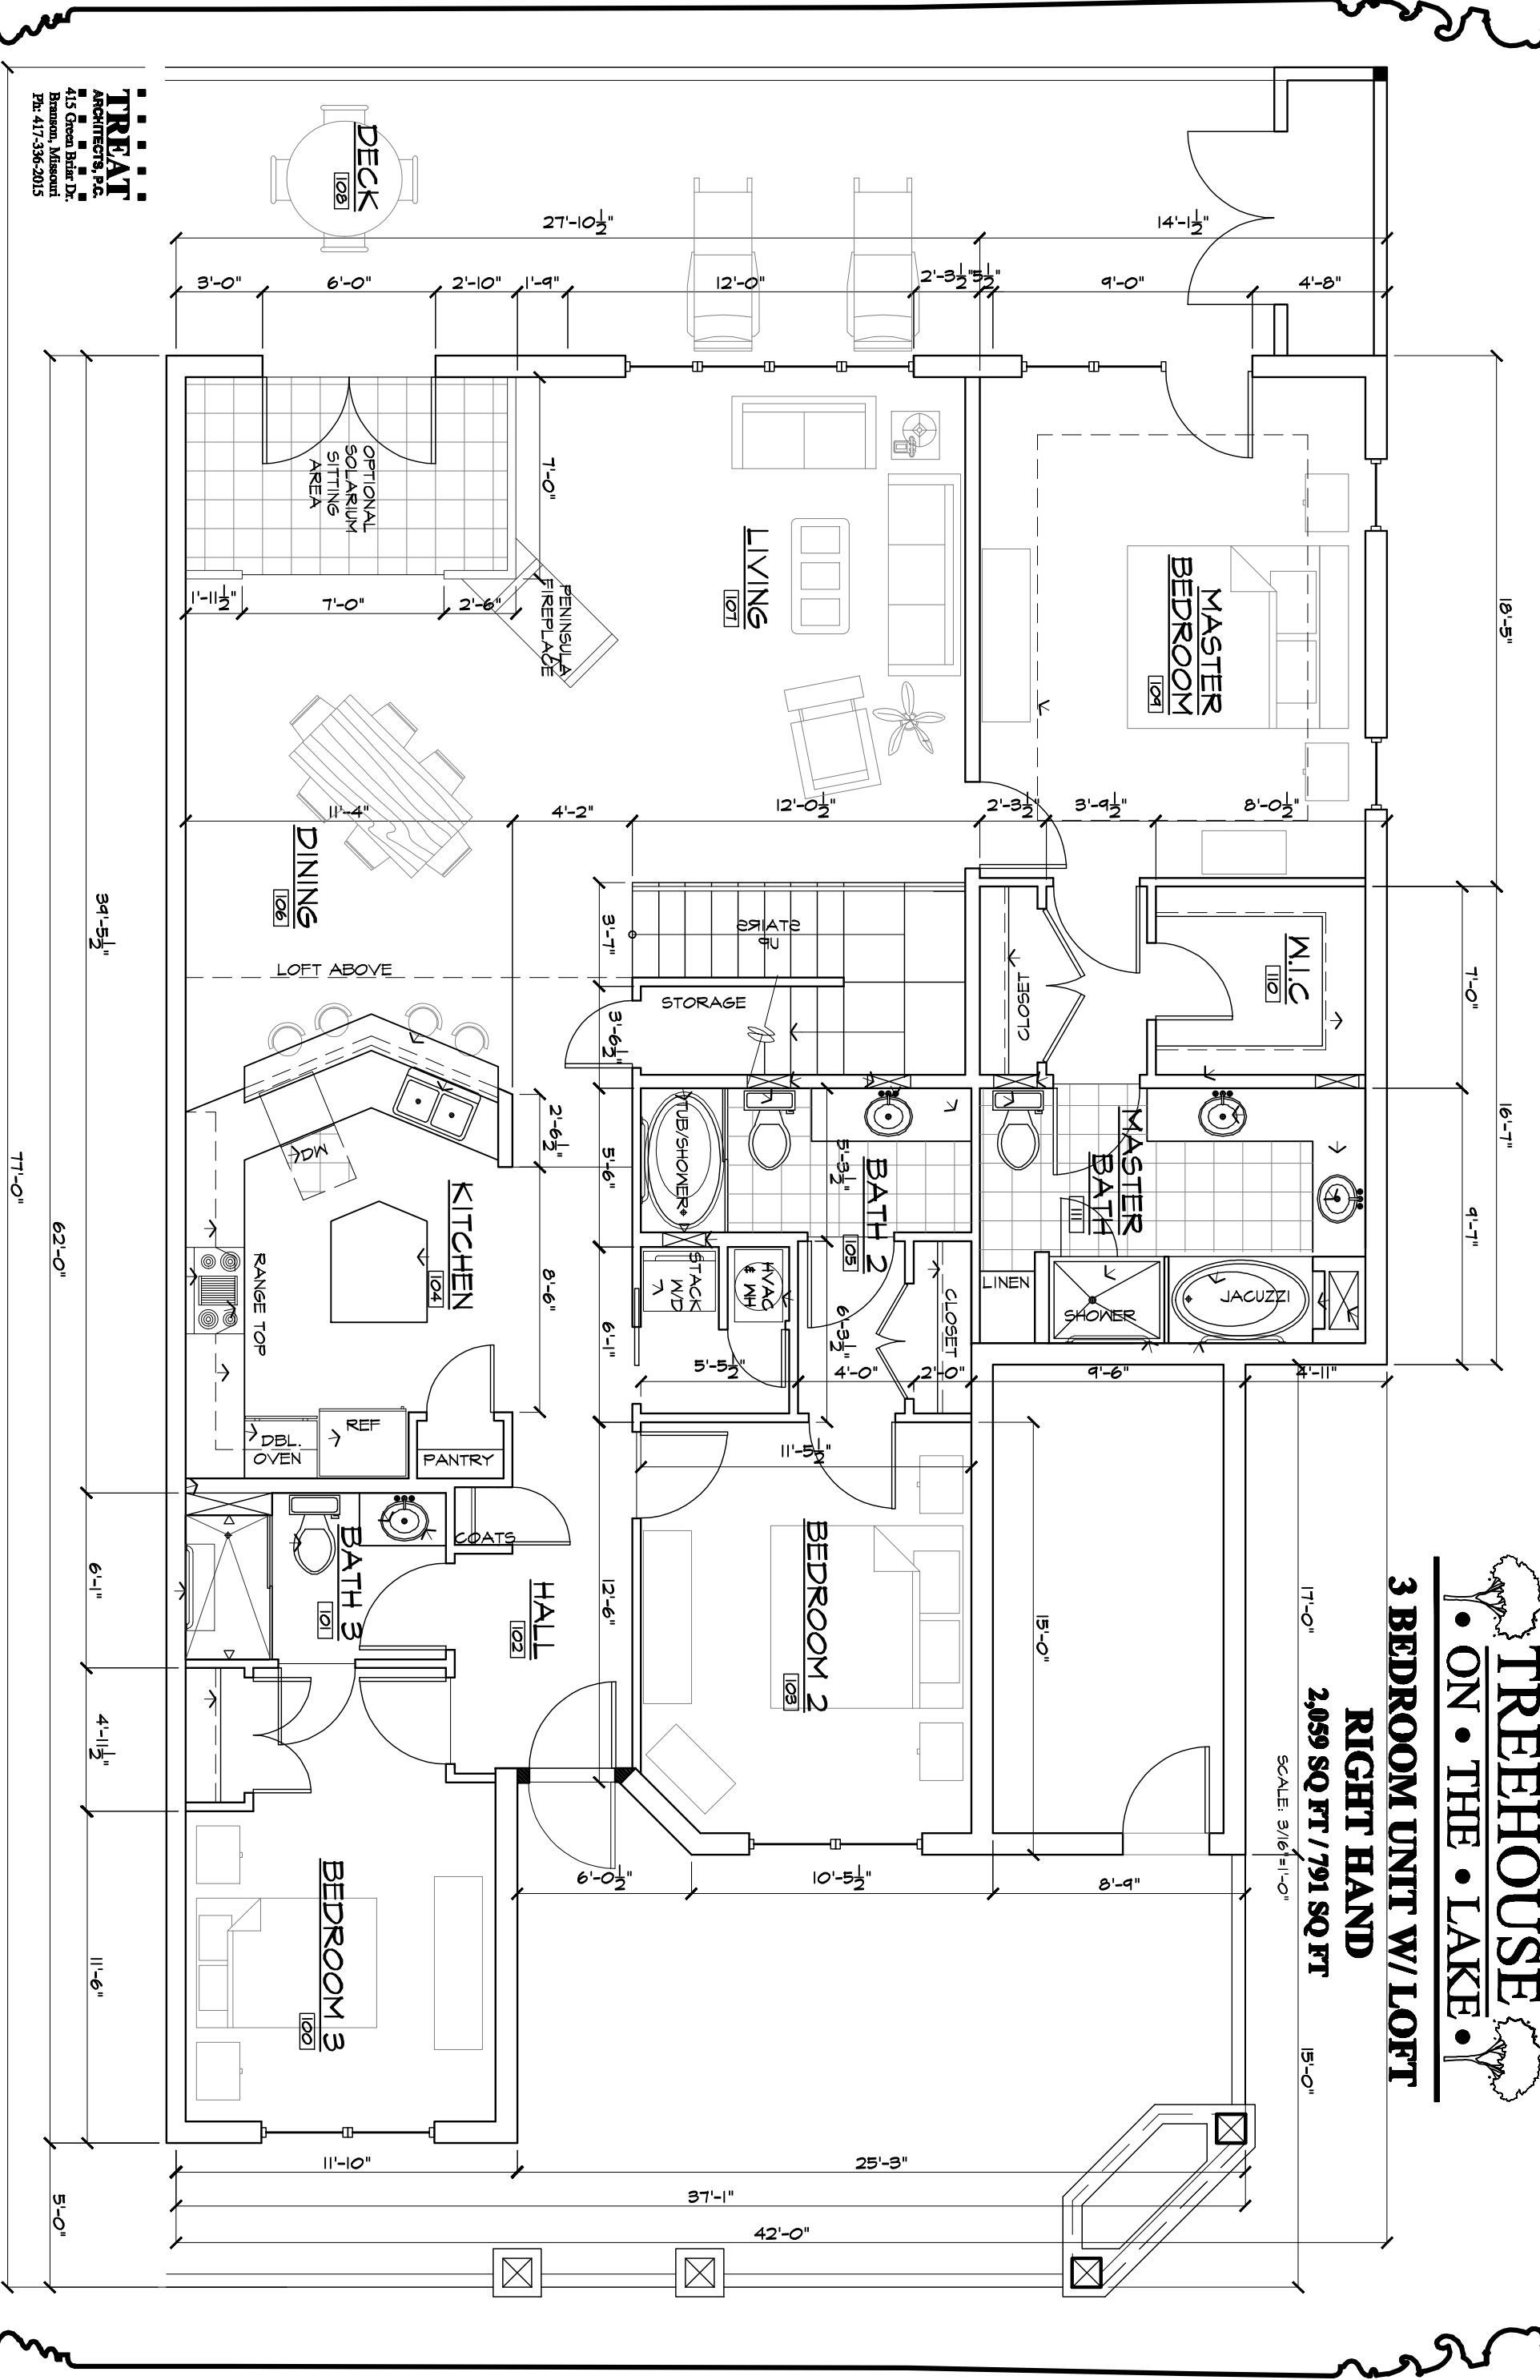

TREEHOUSE
 • ON • THE • LAKE •

3 BEDROOM UNIT W/ LOFT

RIGHT HAND

2,059 SQ FT / 791 SQ FT

SCALE: 3/8"=1'-0"

TREAT ARCHITECTS, P.C.
 415 Green Briar Dr.
 Brentwood, Missouri
 Ph: 417-336-2015