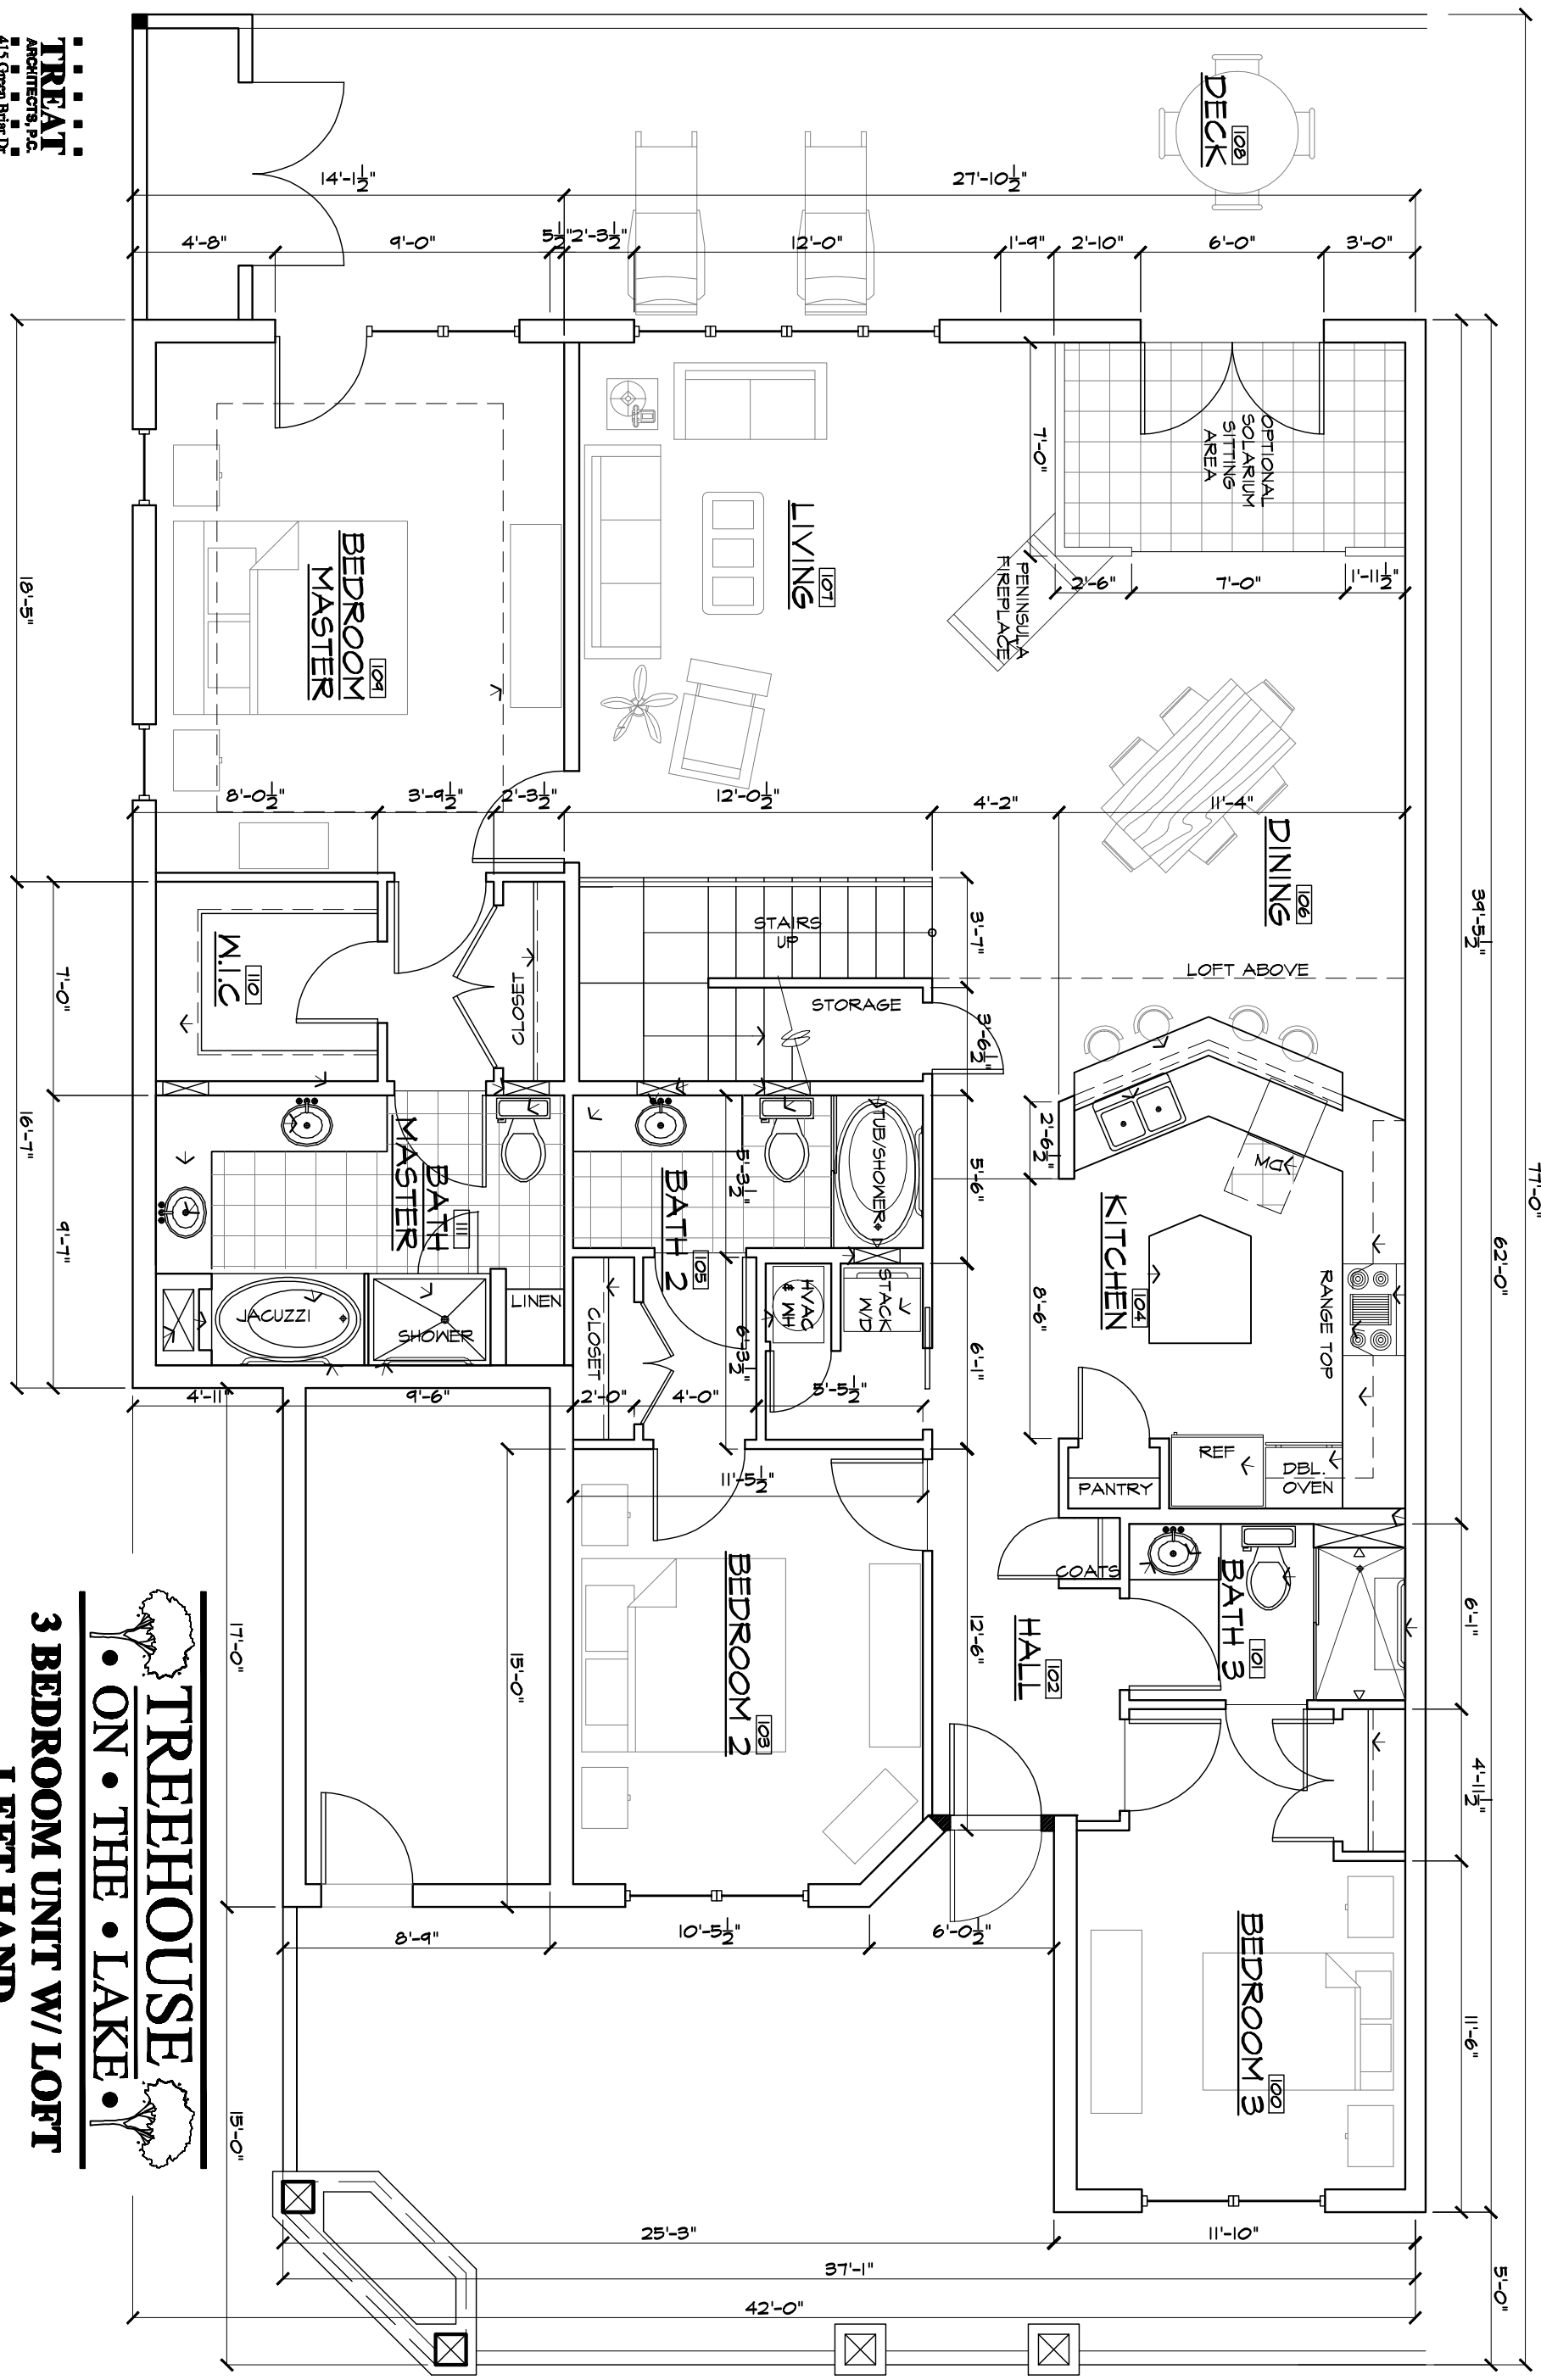

TREAT ARCHITECTS, P.C.
 415 Green Briar Dr.
 Brentwood, Missouri
 Ph: 417-336-2015

TREEHOUSE
 • ON • THE • LAKE •

3 BEDROOM UNIT W/ LOFT
LEFT HAND
2,059 SQ FT / 791 SQ FT
 SCALE: 3/16"=1'-0"