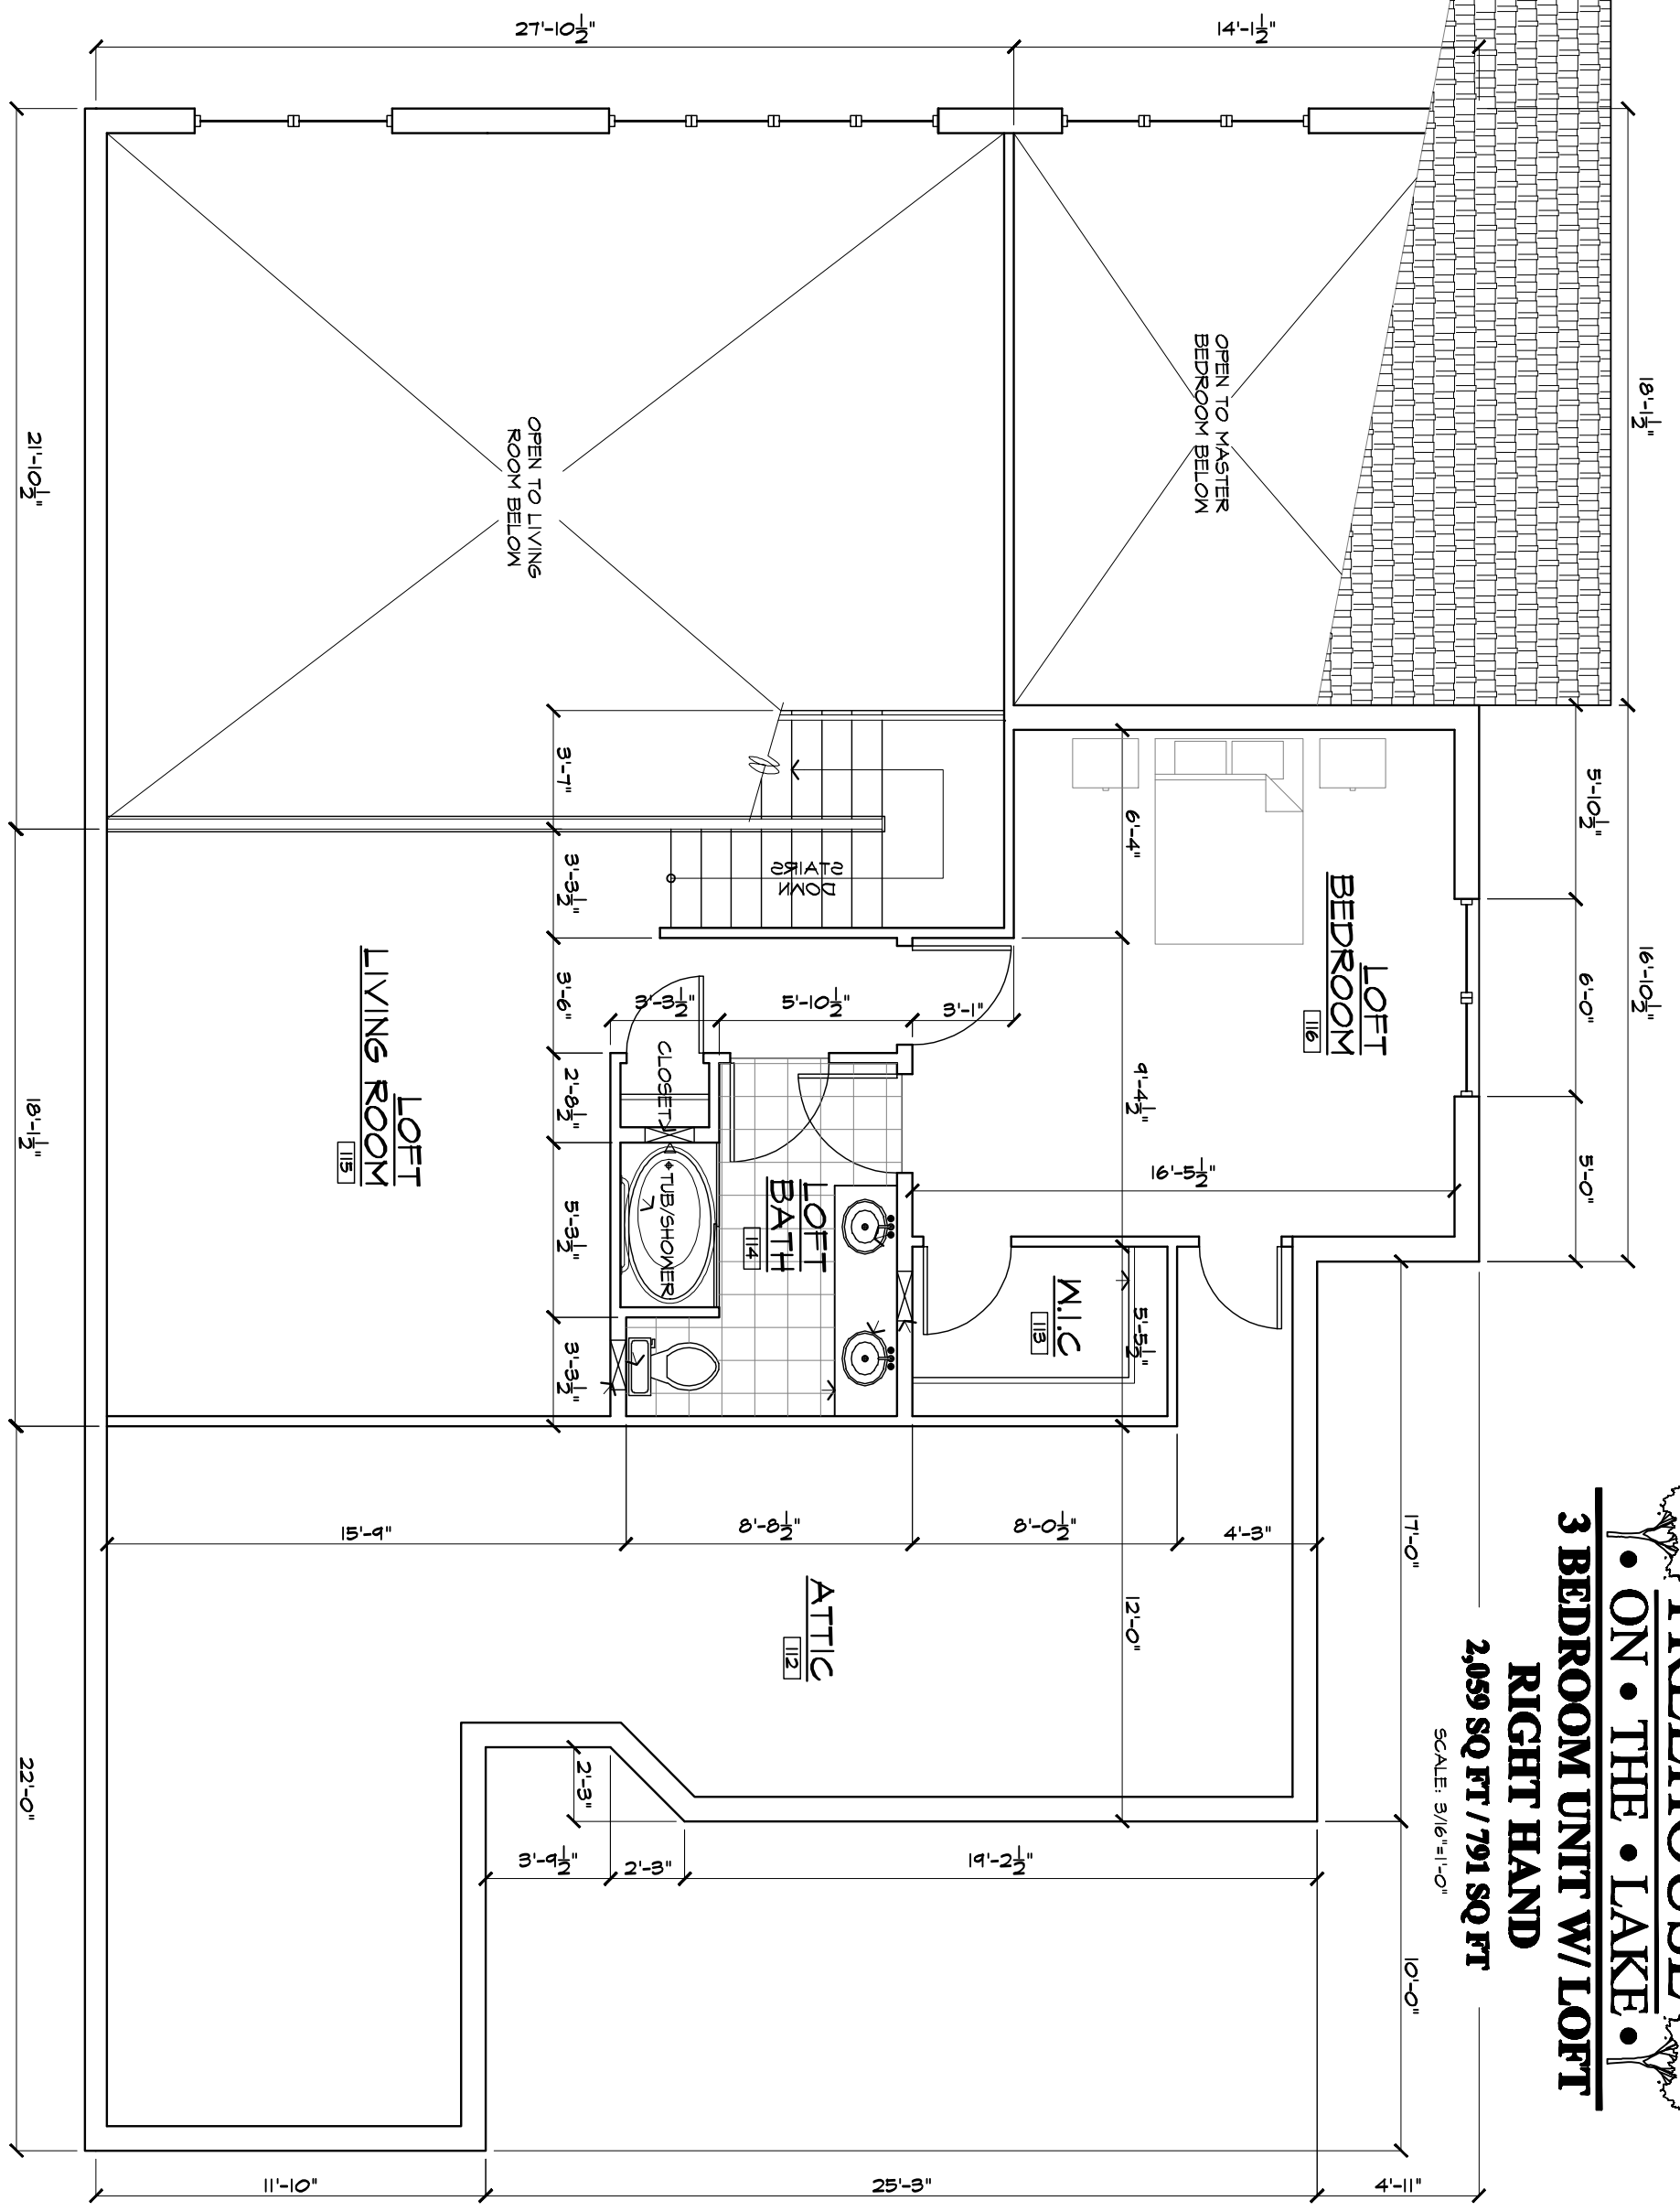

**3 BEDROOM UNIT W/ LOFT
RIGHT HAND**

2,059 SQ FT / 791 SQ FT

SCALE: 3/8"=1'-0"

TREAT
ARCHITECTS, P.C.
415 Green Brier Dr.
Brampton, Missouri
Ph: 417-336-2015